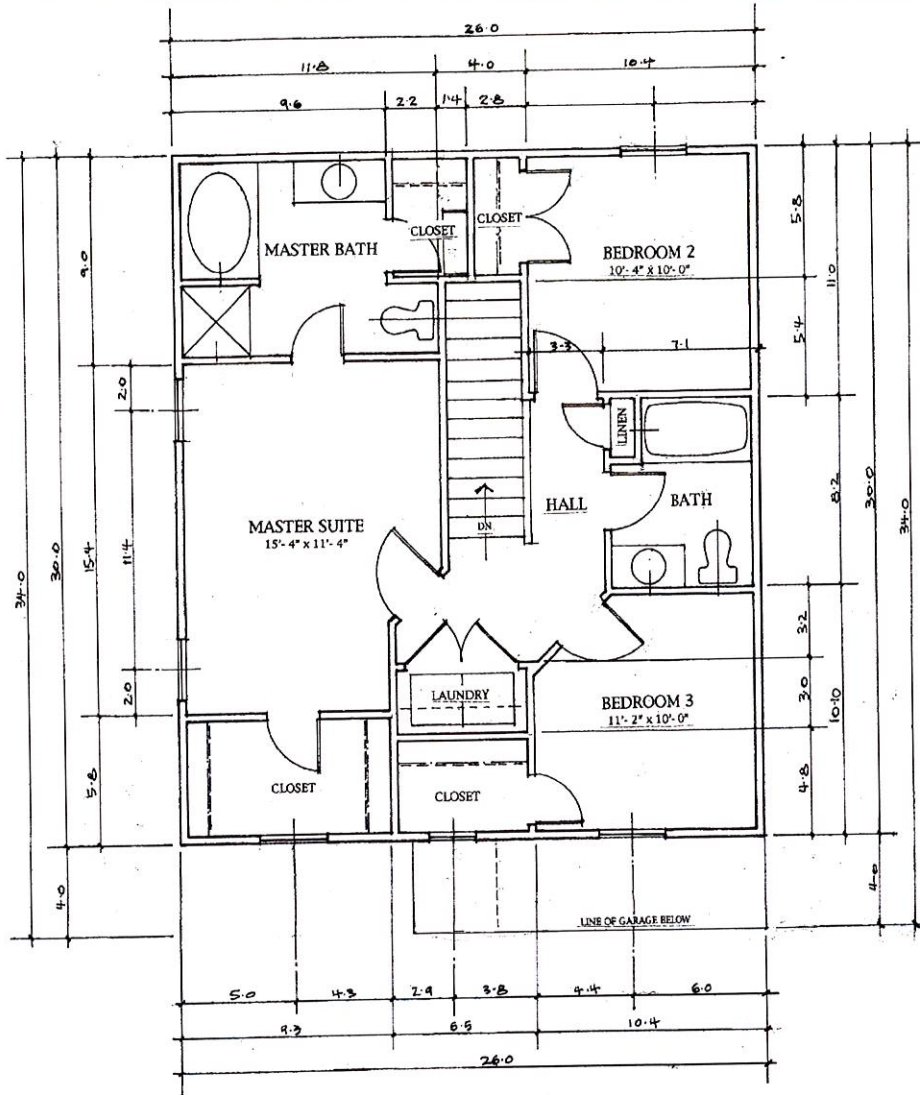

## FRONT ELEVATION A.4

SCALE: 1/8" = 1'-0"

CELEBRATION HOUSE

TWO STORY SINGLE FAMILY 3 BEDROOM WITH GARAGE  
MOUNTAIN HOME, ARKANSAS

5201 Fairway/Studio 11, North Little Rock, Arkansas 72116-6963  
Phone/Fax: (501) 753-2300 • wanderson7867@sbcglobal.net

# FIRST FLOOR PLAN

SCALE: 1/8" = 1'-0"

## CELEBRATION HOUSE

TWO STORY SINGLE FAMILY 3 BEDROOM WITH GARAGE  
MOUNTAIN HOME, ARKANSAS

AUGUST 2, 2017

5201 Fairway/Studio 11, North Little Rock, Arkansas 72116-6963  
Phone/Fax: (501) 753-2300 • wanderson7867@sbcglobal.net

## SECOND FLOOR PLAN

SCALE: 1/8" = 1'-0"

CELEBRATION HOUSE  
TWO STORY SINGLE FAMILY 3 BEDROOM WITH GARAGE  
MOUNTAIN HOME, ARKANSAS

AUGUST 2, 2017